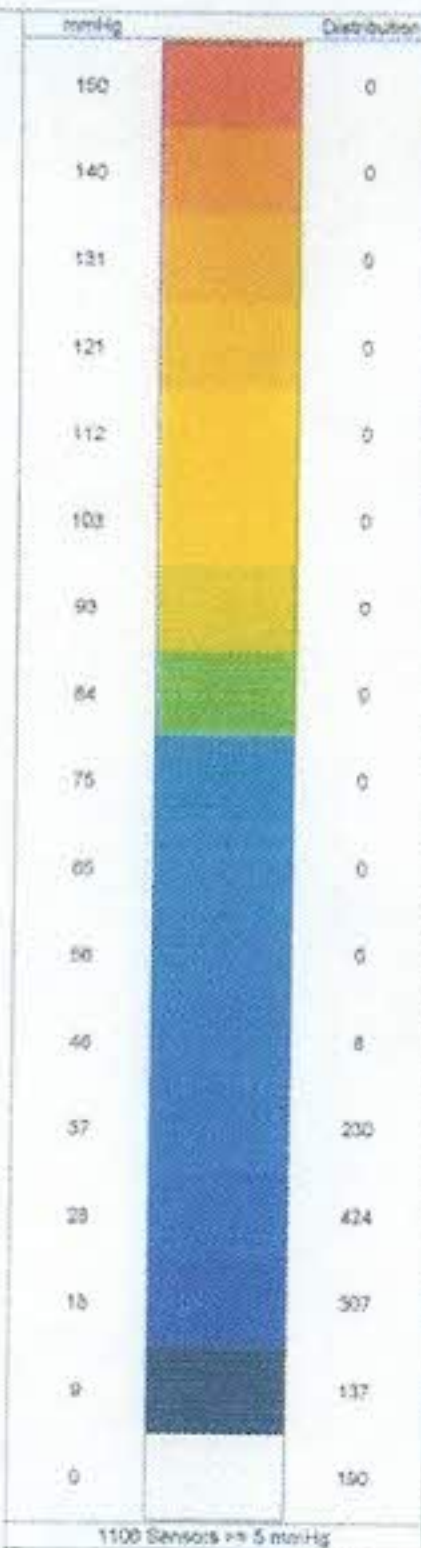

JPE 15

Pad Statistics		Pad1
Average Pressure		28.92
Peak Pressure		48
Contact Area (in ²)		276.50
Threshold		5 mmHg
General Comments		
Air Bed Deluxe seat reclining position. It was reclined for 30 r		
Leg rest was half wa		
Initial Peak Pressure		
After 40 minutes		
After 60 minutes		