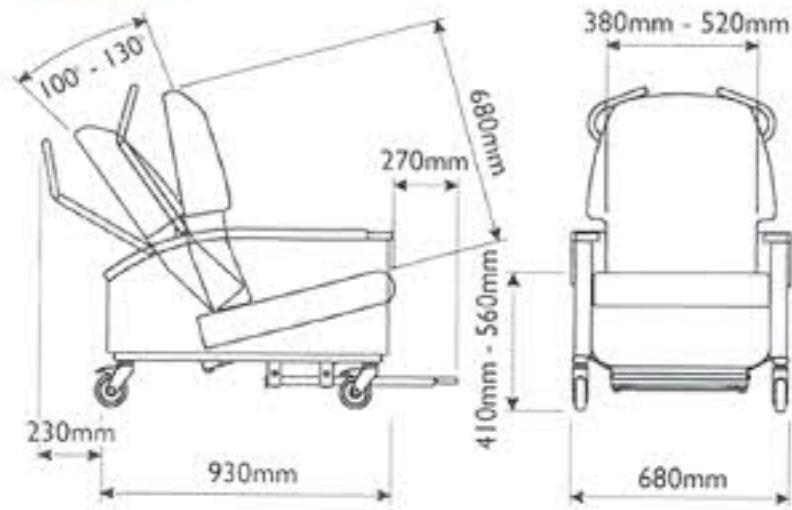

HydroForm

Low back, manual version with sliding footboard

High back, motorised version with elevating legrest

*Adjustable seat height, width and depth.
Weight 55-65kg - maximum user weight 160kg