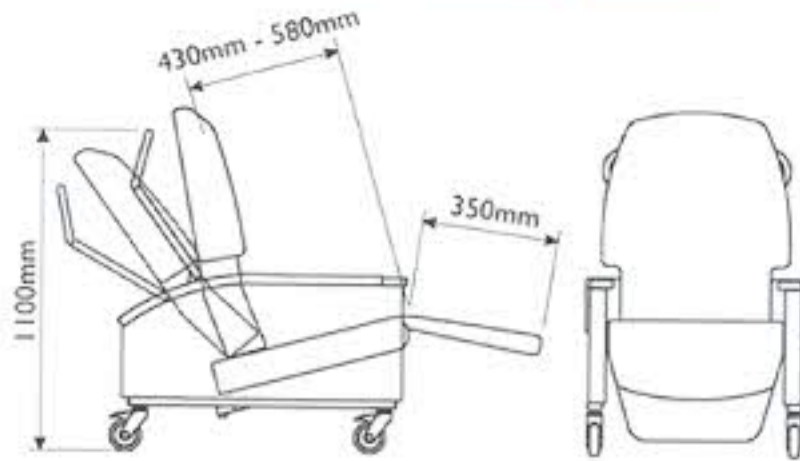

HydroForm

Low back, manual version with sliding footboard

High back, motorised version with elevating legrest

*Adjustable seat height, width and depth.
Weight 55-65kg - maximum user weight 160kg