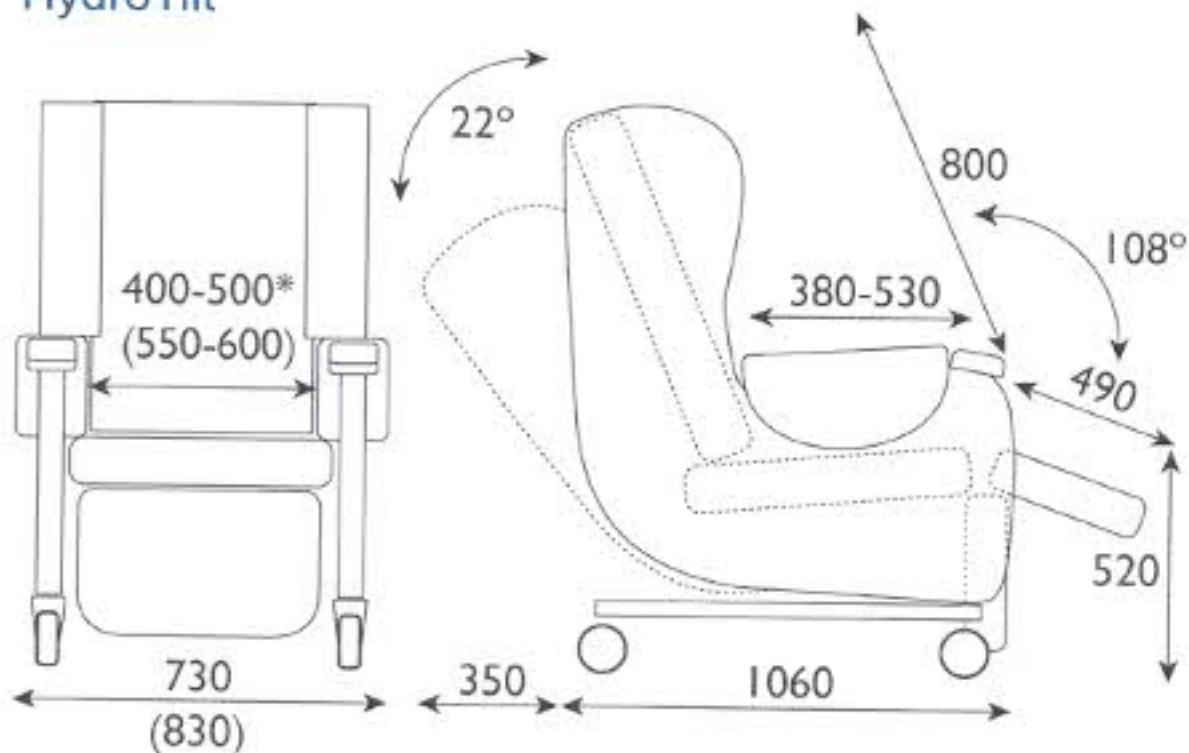

HydroTilt

Dimensions on diagrams are for Standard HydroTilt with Large HydroTilt dimensions featured in brackets.

*Seat width adjustable in 500mm steps
Weight 60kg - maximum user weight 160kg