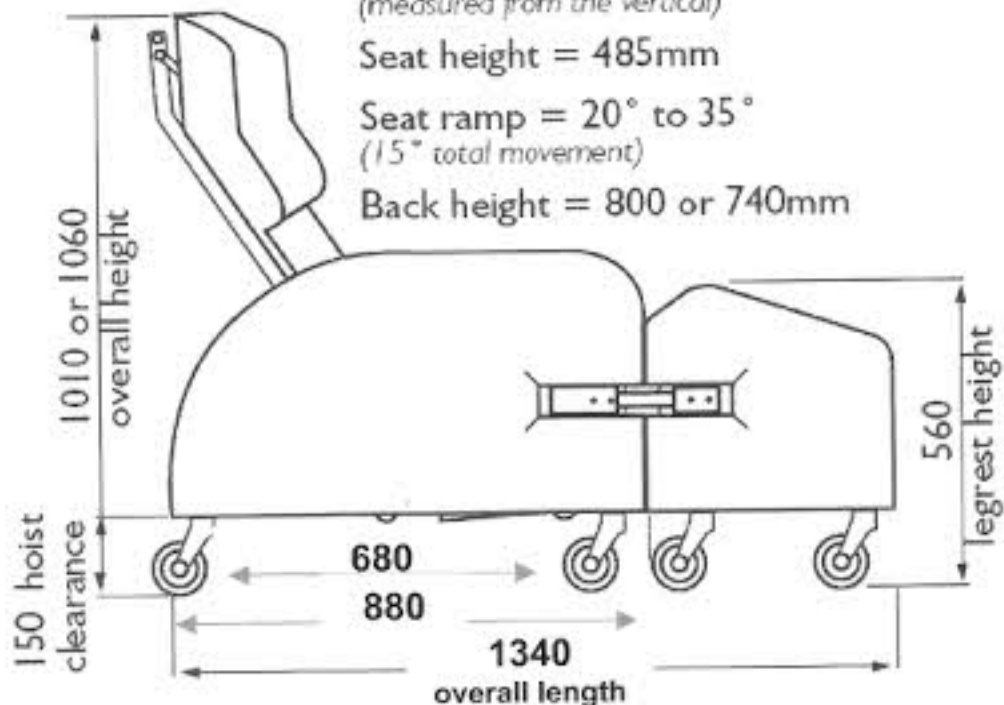

Omega

Weight limit = 23½ st/150kg

Back recline = 32° to 57°
(measured from the vertical)

Seat height = 485mm

Seat ramp = 20° to 35°
(15° total movement)

Back height = 800 or 740mm

Dimensions in mm

Range	Seat Width	Overall Width
Omega 380	380mm	670mm
Omega 430	430mm	670mm
Omega 510	510mm	750mm nb: with arms removed 680mm