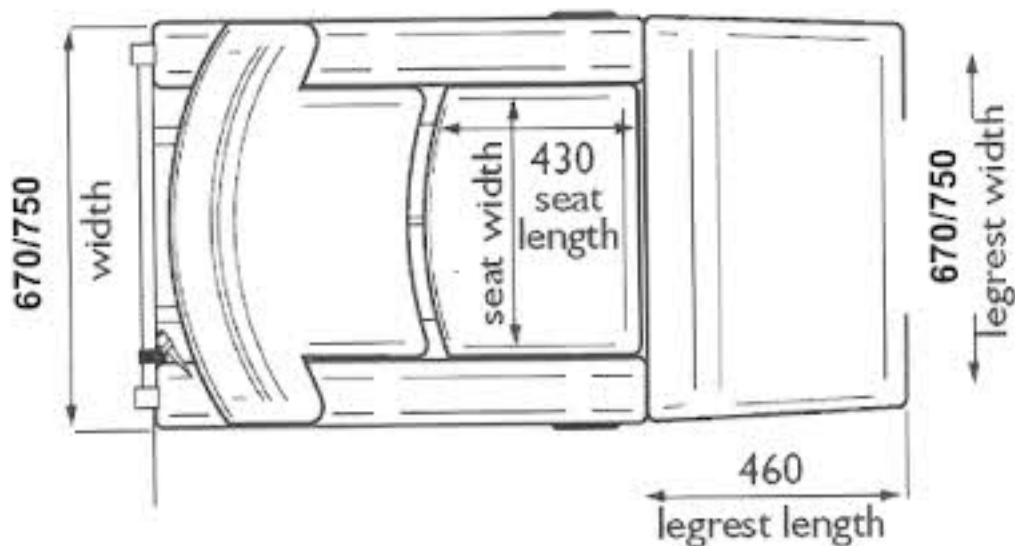

Omega

Weight limit = 23½ st/150kg

Back recline = 32° to 57°
(measured from the vertical)

Seat height = 485mm

Seat ramp = 20° to 35°
(15° total movement)

Back height = 800 or 740mm

Dimensions in mm

Range	Seat Width	Overall Width
Omega 380	380mm	670mm
Omega 430	430mm	670mm
Omega 510	510mm	750mm nb: with arms removed 680mm